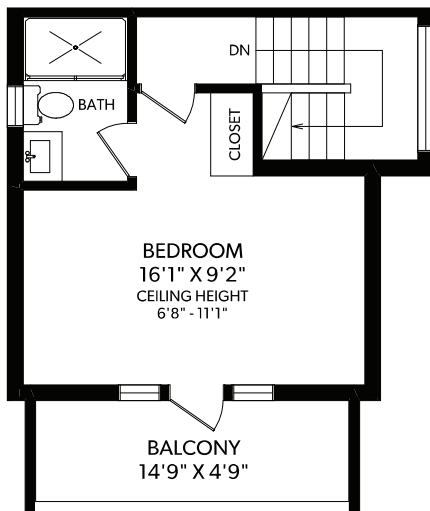

1758 E 14th Avenue, Vancouver

Main Floor:	581 sq.ft.
Upper Floor:	595 sq.ft.
Top Floor:	345 sq.ft.
Total:	1521 sq.ft.
Balcony:	83 sq.ft.

TOP FLOOR

MAIN FLOOR

UPPER FLOOR