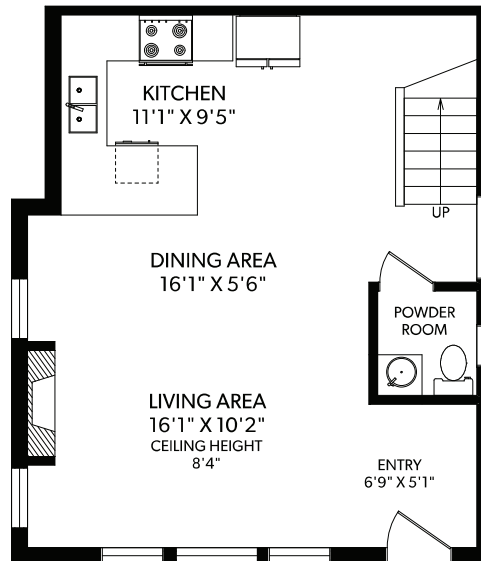

1758 E 14th Avenue, Vancouver

Main Floor:	581 sq.ft.
Upper Floor:	595 sq.ft.
Top Floor:	345 sq.ft.
Total:	1521 sq.ft.
Balcony:	83 sq.ft.

TOP FLOOR

MAIN FLOOR

UPPER FLOOR