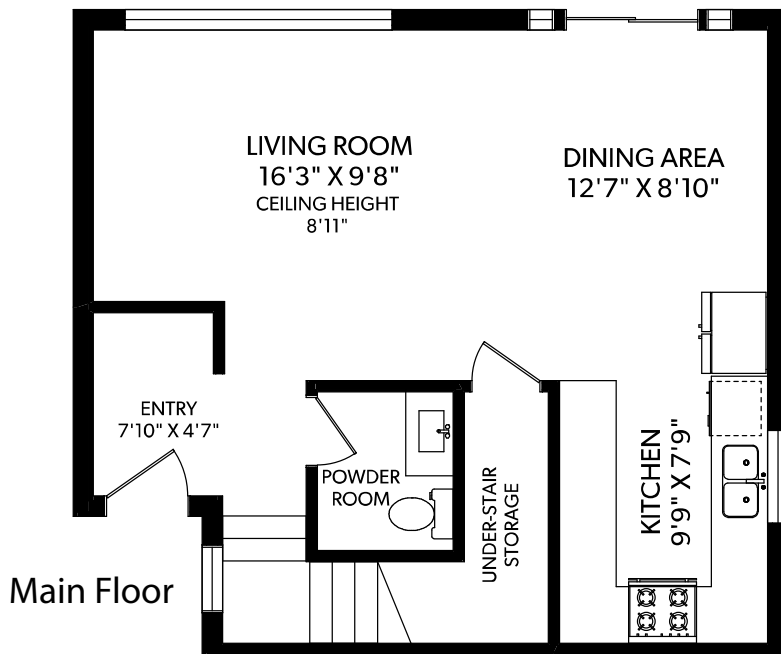

1639 Victoria Drive, Vancouver

Main Floor:	601 sq.ft.
Upper Floor:	571 sq.ft.
Top	232 sq.ft.
Total:	1404 sq.ft.

Upper Floor