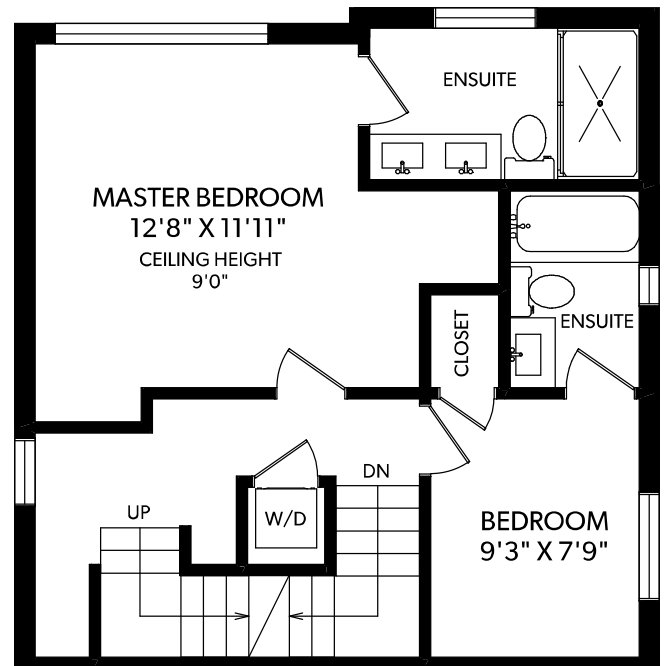

1639 Victoria Drive, Vancouver

Main Floor:	601 sq.ft.
Upper Floor:	571 sq.ft.
Top	232 sq.ft.
Total:	1404 sq.ft.

Upper Floor