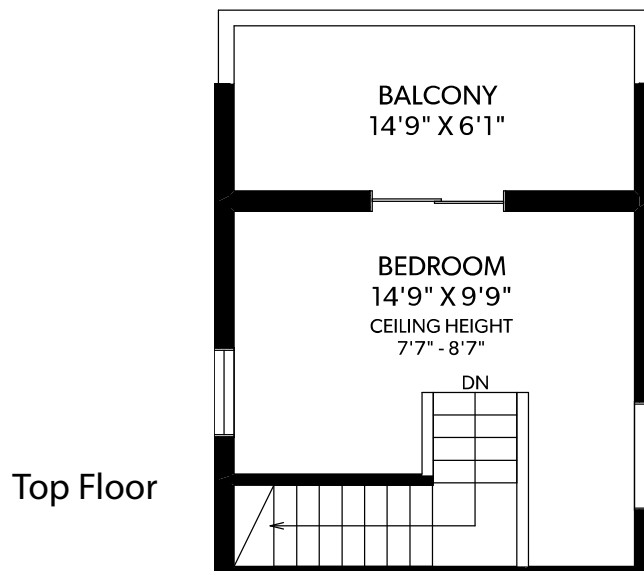

1639 Victoria Drive, Vancouver

Main Floor:	601 sq.ft.
Upper Floor:	571 sq.ft.
Top	232 sq.ft.
Total:	1404 sq.ft.

Upper Floor