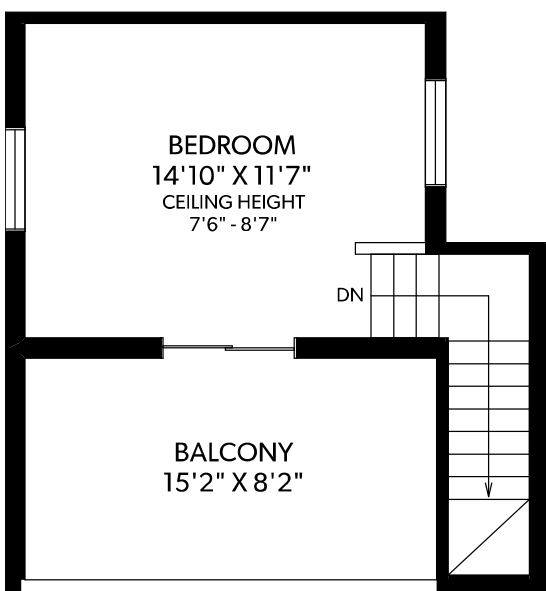

1637 Victoria Drive, Vancouver

Main Floor:	549 sq.ft.
Upper Floor:	565 sq.ft.
Top	260 sq.ft.
Total:	1374 sq.ft.

Main Floor

Upper Floor

Top Floor