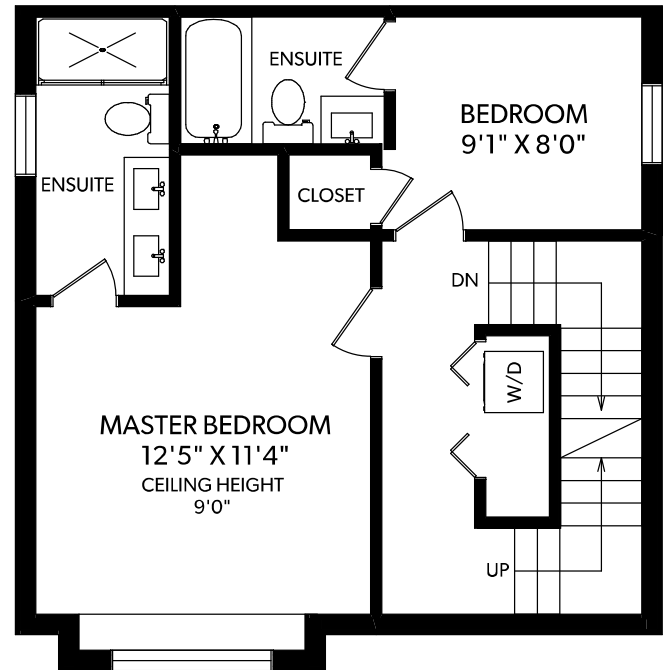

1637 Victoria Drive, Vancouver

Main Floor:	549 sq.ft.
Upper Floor:	565 sq.ft.
Top	260 sq.ft.
Total:	1374 sq.ft.

Main Floor

Upper Floor

Top Floor