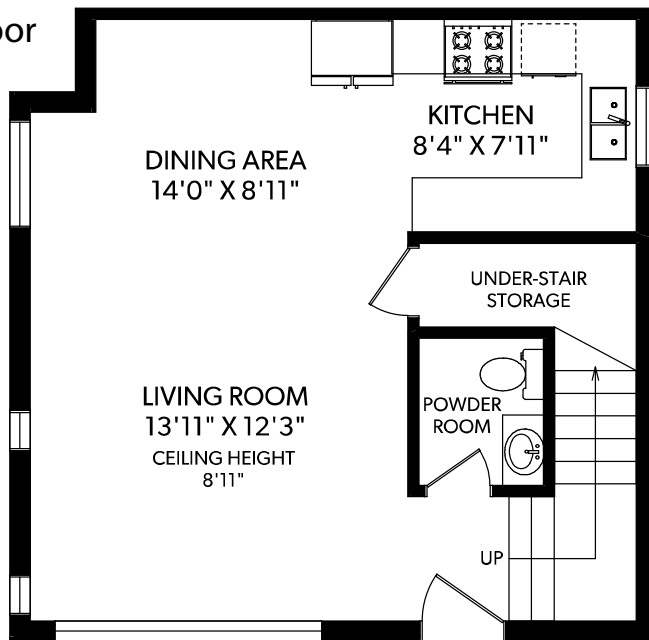

1637 Victoria Drive, Vancouver

Main Floor:	549 sq.ft.
Upper Floor:	565 sq.ft.
Top	260 sq.ft.
Total:	1374 sq.ft.

Main Floor

Upper Floor

Top Floor